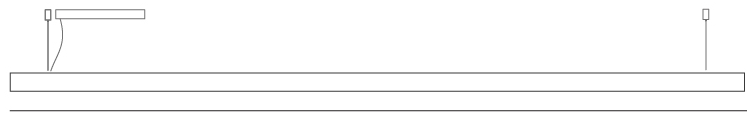

LED60 SUSPENSION

D71020- _____ - _____
base number   Color   Finish
                         Temperature   Options

1. To build a product code in our configurator select the specify button on the base model # product page
2. To build a manual product code on this datasheet choose from the options listed below in blue font and add the suffix to the base model #

GENERAL

Series: Woodlin
Subseries: LED60
Brand: Tunto
Division: Design
Mounting Type: Suspension
Mounting Location: Ceiling
Subcategory: Profile

PHYSICAL

Shape: Rectangle
Length (mm): 2400
Length (in): 94 ½
Width (mm): 60
Width (in): 2 ¾
Height (mm): 60
Height (in): 2 ¾
Max. Overall Height (mm): 2060
Max. Overall Height (in): 81 ⅞
Light Distribution: Direct
Diffuser: Opal
Fixture Finish: [WAL / ASH / OAK / BLK / WHI](#)
Fixture Material: Wood
Cable Details: 2000mm / 78 3/4"

ELECTRICAL

Lamp Type: LED
Input Wattage (W): 110
Total Output Wattage (W): 88.8
Dimming: Tri-Mode (Non-Dimming and Phase Dimming (120Vac only) and 0-10V Dimming)
Driver Included: Yes
Driver Location: Integrated
Driver Type: Constant Current - Universal
Driver Class: Class 2
Input Voltage (V): 120 - 277
Constant Current (MA): 700

LED

Color Temperature (°K): [2700 / 3000 / 4000](#)
Max. Delivered Lumen (lm): 8750
CRI: >93 CRI
Lamp Life (hrs): 50000

OPTICAL

RATINGS AND CERTIFICATIONS

Certified By: Certified for North American Standards
IP rating: IP20

2400mm 94 ½"

60mm 2 ¾"

Direct