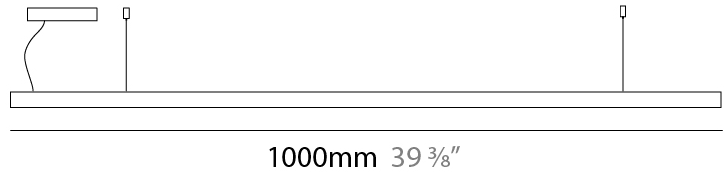

PROJECT
TYPE
SPECIFIER
QUANTITY
DATE

LED28 SUSPENSION

D71008-

base number
Color   Finish
Temperature   Options

1. To build a product code in our configurator select the specify button on the base model # product page
2. To build a manual product code on this datasheet choose from the options listed below in blue font and add the suffix to the base model #

GENERAL

Series: Woodlin
Subseries: LED28
Brand: Tunto
Division: Design
Mounting Type: Suspension
Mounting Location: Ceiling
Subcategory: Profile

PHYSICAL

Shape: Rectangle
Length (mm): 1000
Length (in): 39 ³/₈"
Width (mm): 28
Width (in): 1 ¹/₈"
Height (mm): 28
Height (in): 1 ¹/₈"
Max. Overall Height (mm): 2028
Max. Overall Height (in): 79 ¹³/₁₆"
Light Distribution: Direct
Diffuser: Opal
Fixture Finish: [WAL / ASH / OAK / BLK / WHI](#)
Fixture Material: Wood
Cable Details: 2000mm / 78 3/4"

ELECTRICAL

Lamp Type: LED
Input Wattage (W): 21
Total Output Wattage (W): 19
Dimming: Tri-Mode (Non-Dimming and Phase Dimming (120Vac only) and 0-10V Dimming)
Driver Included: Yes
Driver Location: Integrated
Driver Type: Constant Current - Universal
Driver Class: Class 2
Input Voltage (V): 120 - 277
Constant Current (MA): 700

LED

Color Temperature (°K): [2700 / 3000 / 4000](#)
Max. Delivered Lumen (lm): 1200
CRI: >93 CRI
Lamp Life (hrs): 50000

OPTICAL

RATINGS AND CERTIFICATIONS

Certified By: Certified for North American Standards
IP rating: IP20

28mm 1 1/8"

Direct